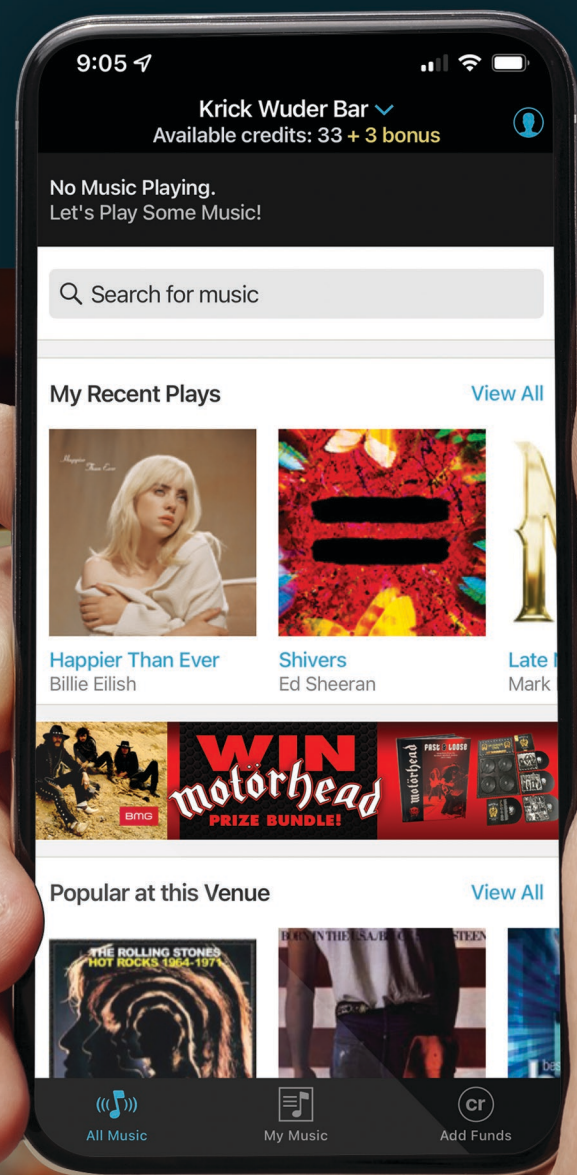

CONTROL THE JUKEBOX FROM YOUR PHONE

SCAN HERE

DOWNLOAD AMI MUSIC APP