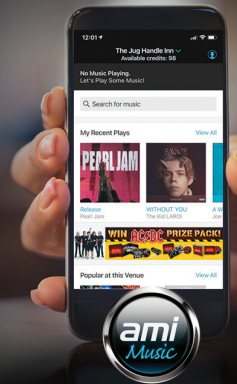

DOWNLOAD THE AMI MUSIC APP

SCAN HERE

CONTROL THE JUKEBOX FROM YOUR PHONE

DOWNLOAD THE AMI MUSIC APP

SCAN HERE

CONTROL THE JUKEBOX FROM YOUR PHONE

CONTROL THE JUKEBOX FROM YOUR PHONE

SCAN HERE

DOWNLOAD THE AMI MUSIC APP

CONTROL THE JUKEBOX FROM YOUR PHONE

SCAN HERE

DOWNLOAD THE AMI MUSIC APP

CUT

FOLD

FOR LETTER SIZE PAPER (8.5" x 11")