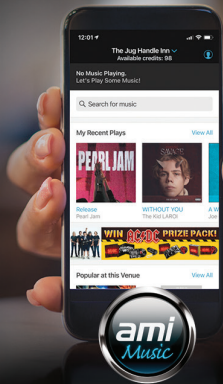

DOWNLOAD THE AMI MUSIC APP

SCAN HERE

CONTROL THE JUKEBOX FROM YOUR PHONE

DOWNLOAD THE AMI MUSIC APP

SCAN HERE

CONTROL THE JUKEBOX FROM YOUR PHONE

CONTROL THE JUKEBOX FROM YOUR PHONE

SCAN HERE

DOWNLOAD THE AMI MUSIC APP

CONTROL THE JUKEBOX FROM YOUR PHONE

SCAN HERE

DOWNLOAD THE AMI MUSIC APP

CUT

FOLD

FOR LETTER SIZE PAPER (8.5" x 11")